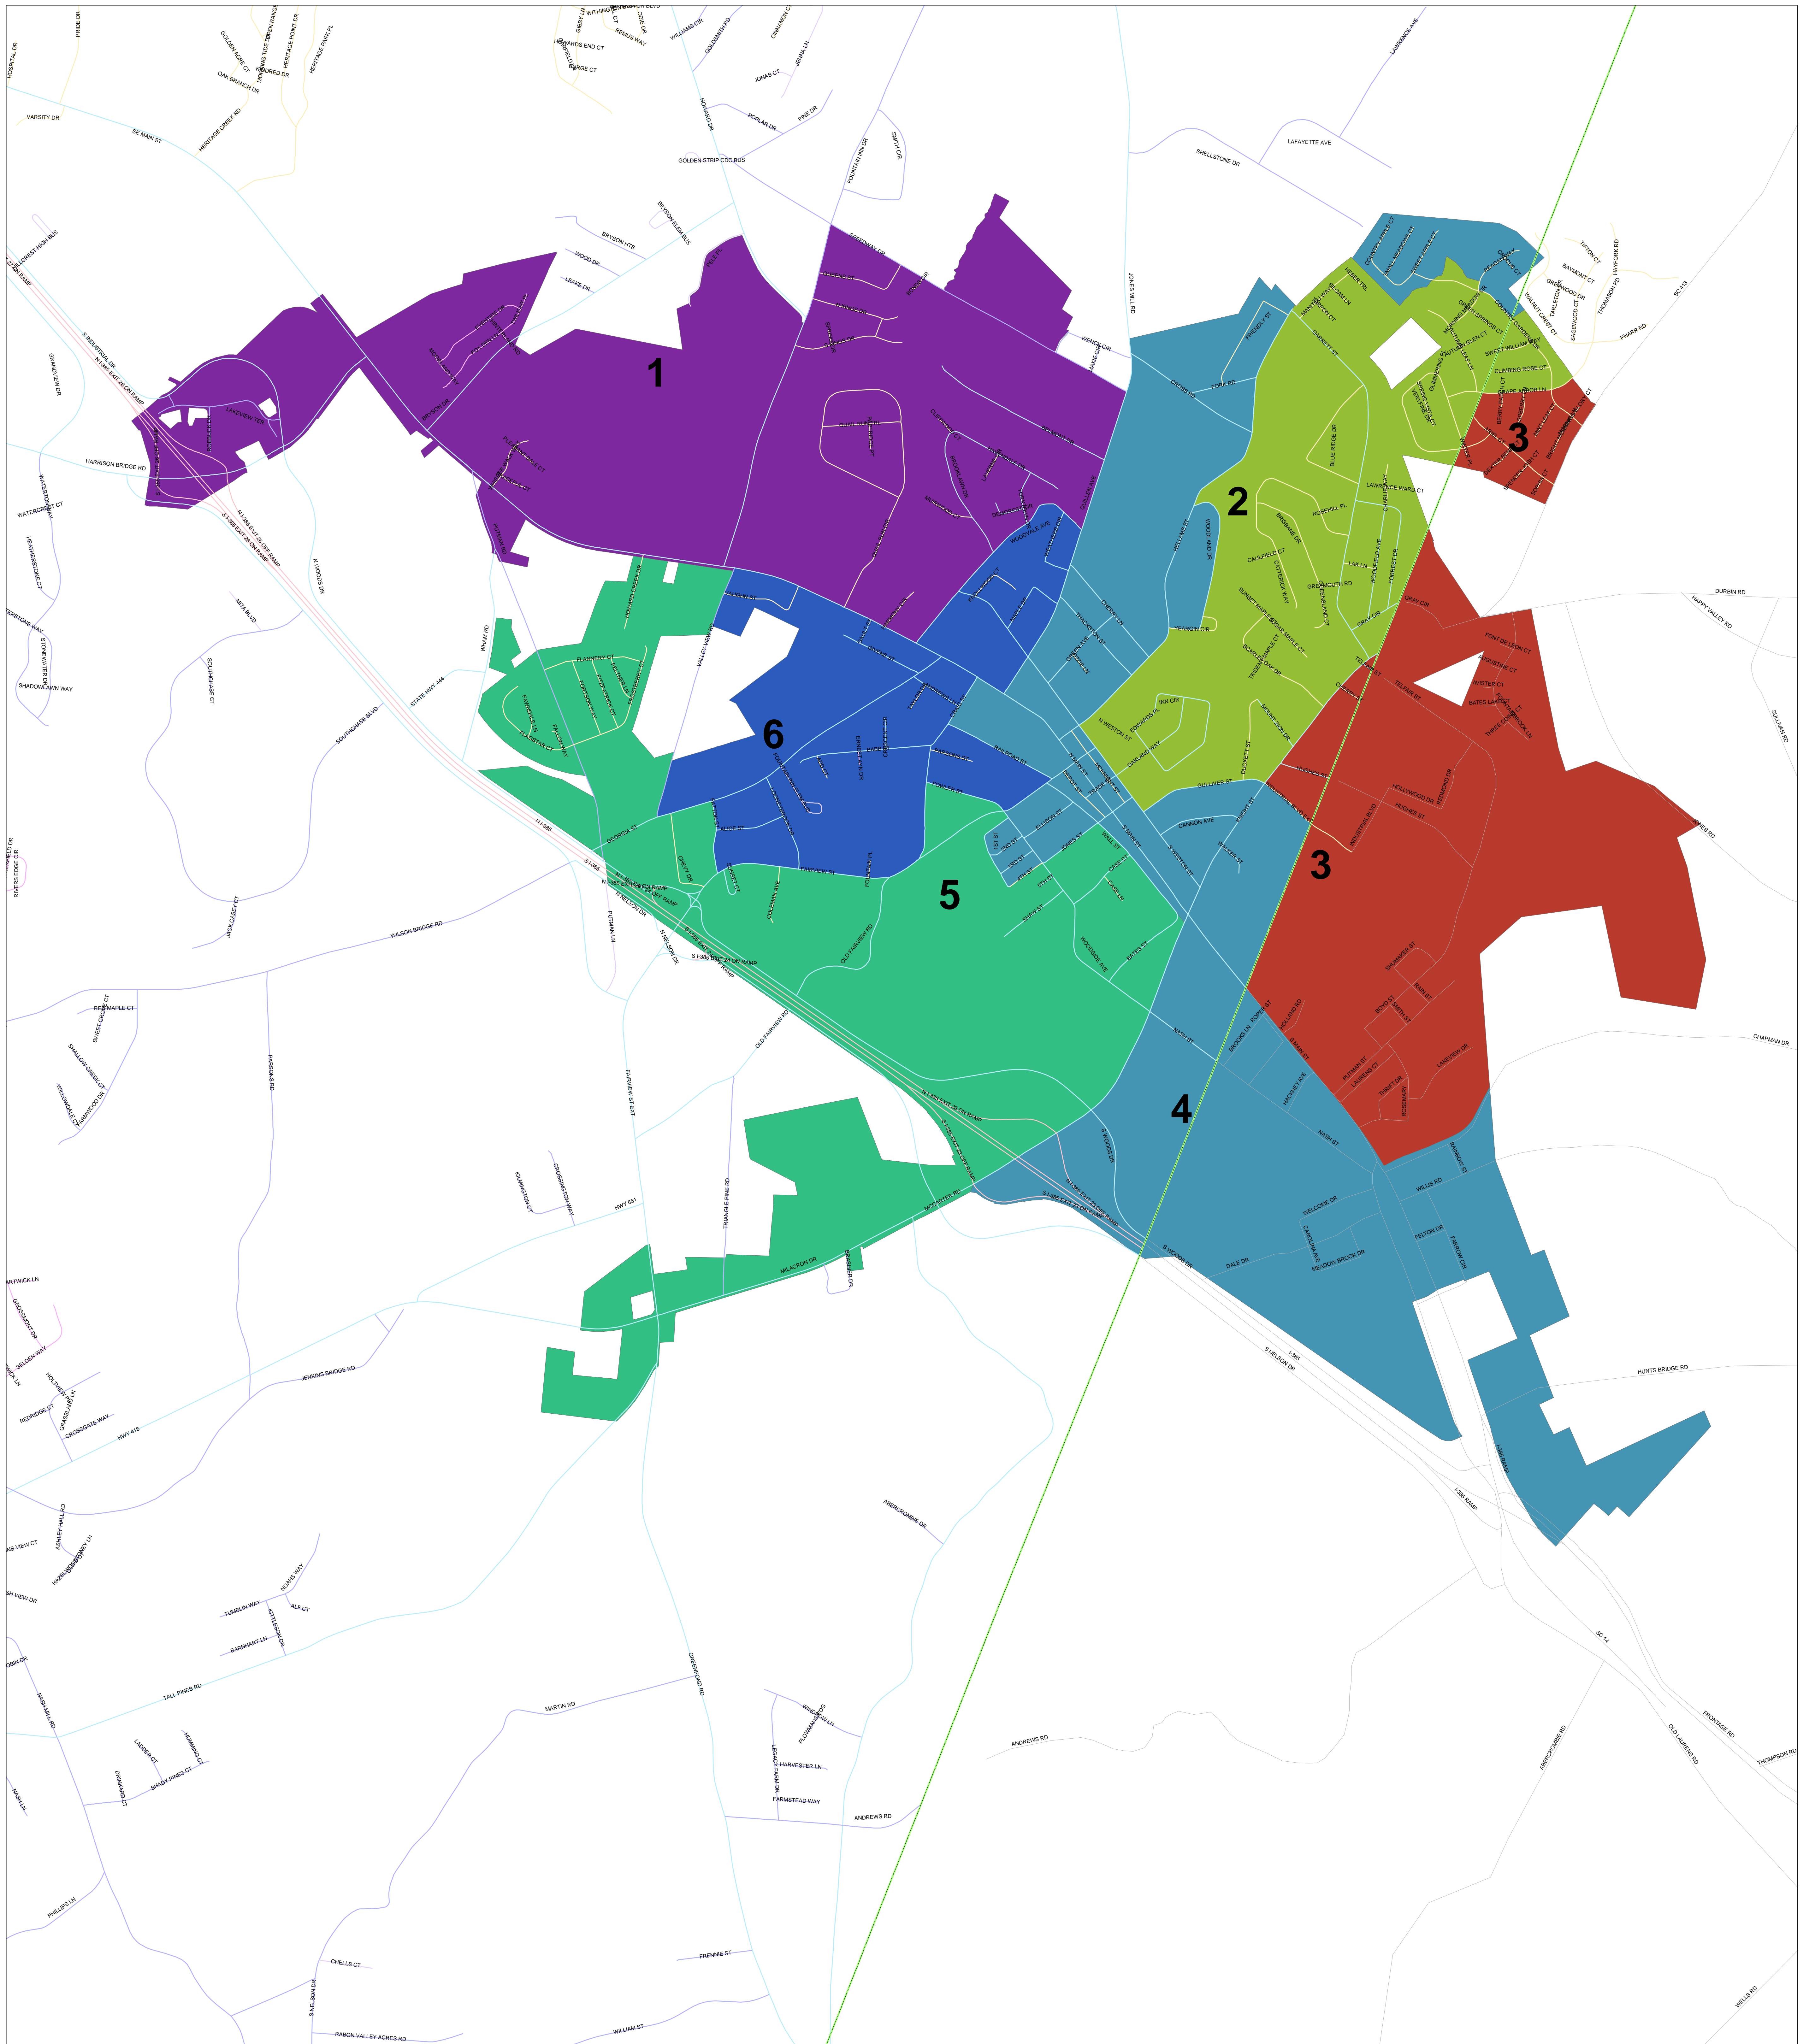

Fountain Inn City Council Wards

Legend

1. ward_maps2007
   <all other values>
   DISTRICT
   1
   2
   3
   4
   5
   6

Greenville County
Geographic Information Systems
(C) 2005